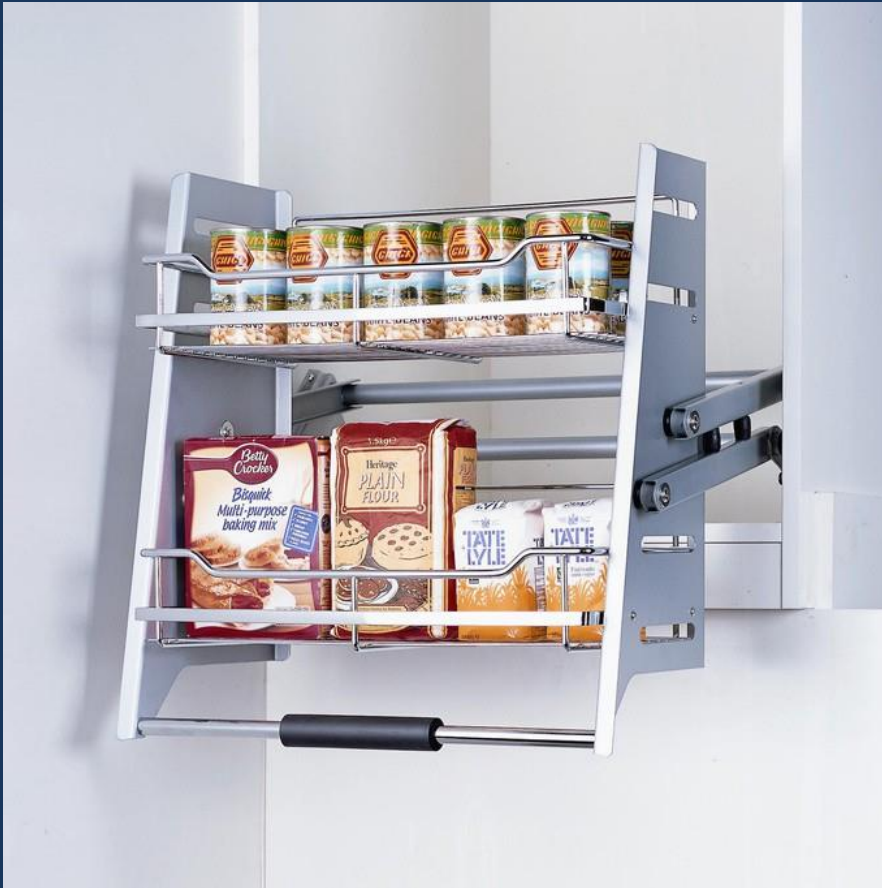

ELEVATOR PLAIN BASKET

MEASUREMENT WITH CABINET

- W 22
- D 13
- H 27