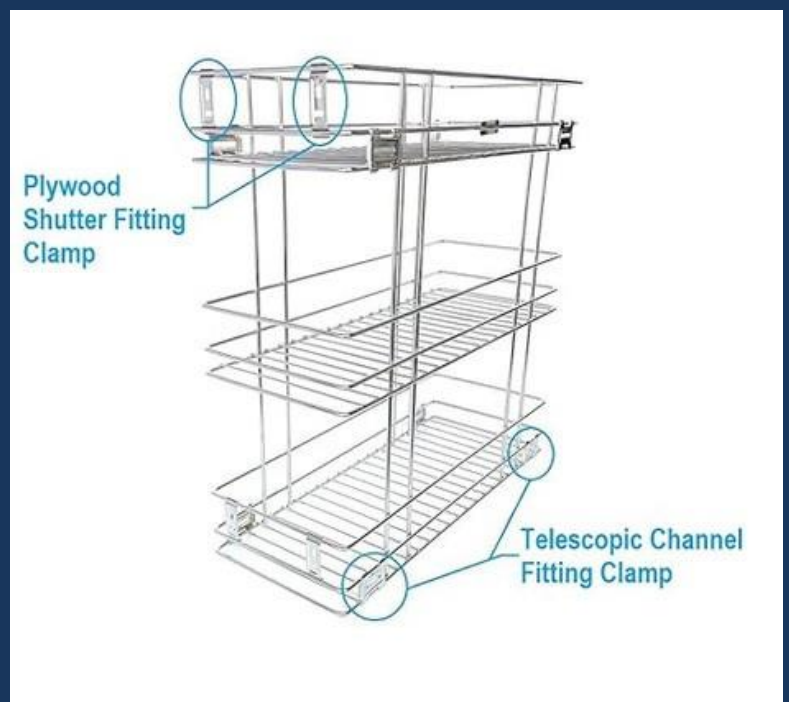

# 3-TIER STAINLESS STEEL BOTTLE PULL OUT BASKET