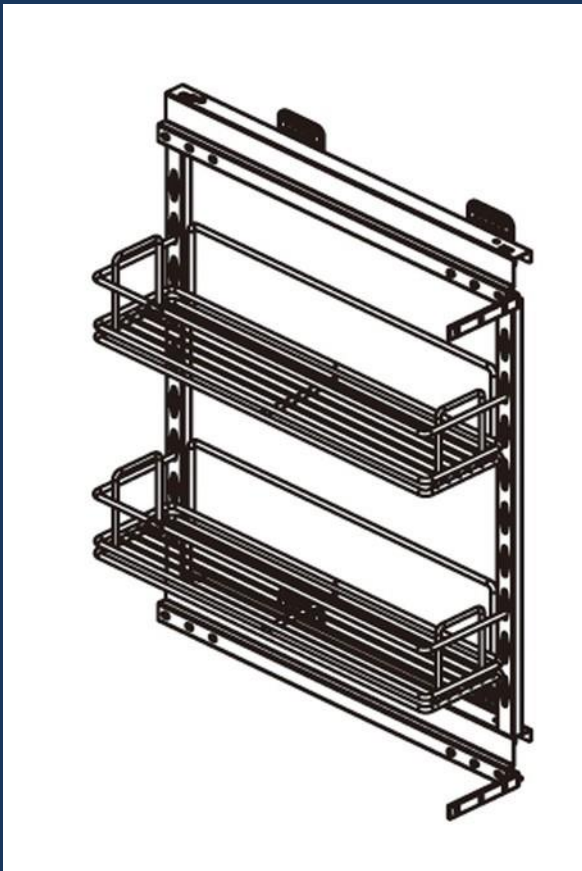

- Chrome
  tk 7000
- Chrome with nano coating
  tk 8600
- 202 stainless steel
  tk 9500
- 304 stainless steel
  tk 11200