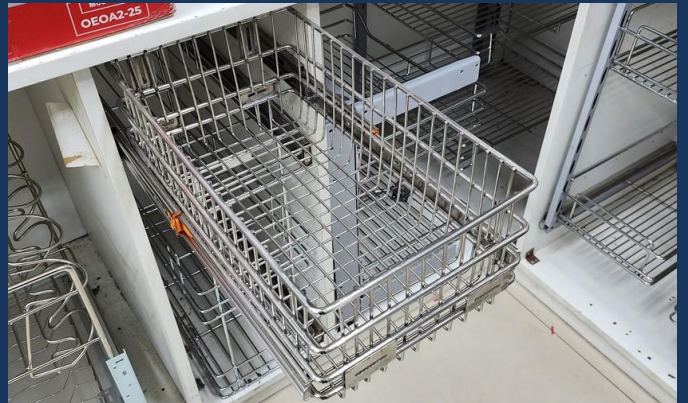

# MULTI DRAWER BASKET

• W 20 D 18 H 6

TK 20500

• W 14 D 17 H 6

TK 18500

• W 10 D 16 H 6

TK 16500

**304 GRADE STAINLESS STEEL  
WITHOUT COATING**