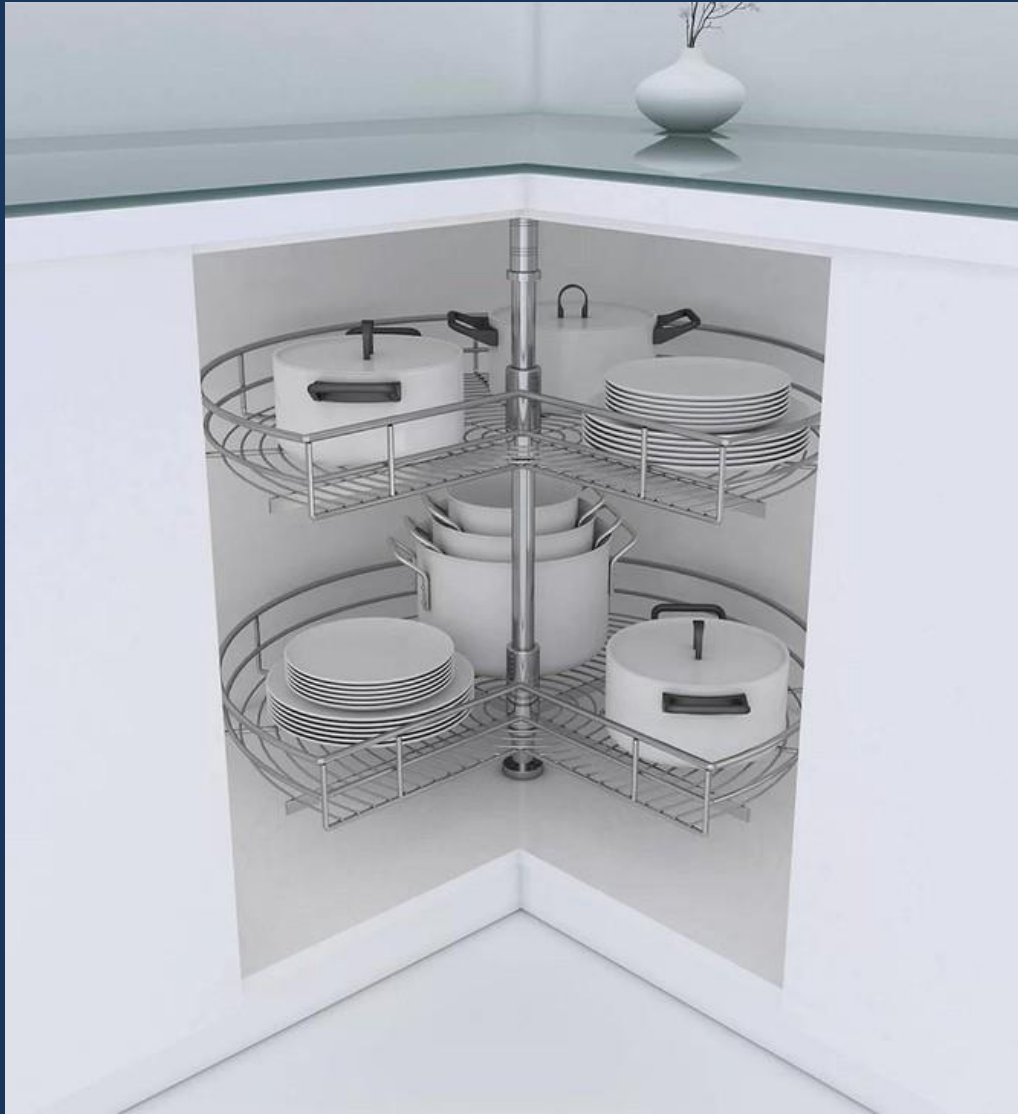

CAROUSEL CORNER WIRE BASE

MEASUREMENT WITH CABINET

- W 28
- H 25-31