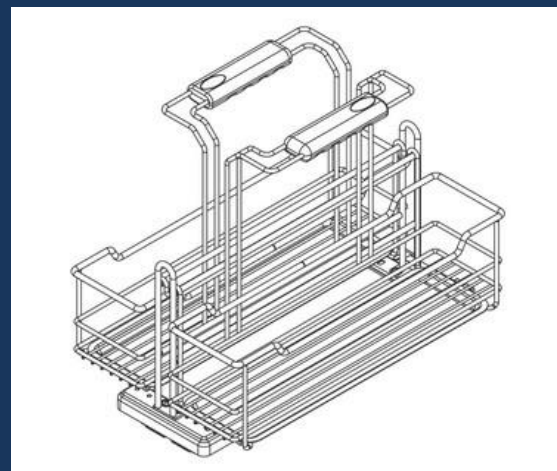

MEASUREMENT WITH CABINET

- W 12
- D 19
- H 18
- Chrome
  tk 10000
- Chrome with nano coating
  tk 11500
- 202 stainless steel
  tk 13000
- 304 stainless steel
  tk 14500