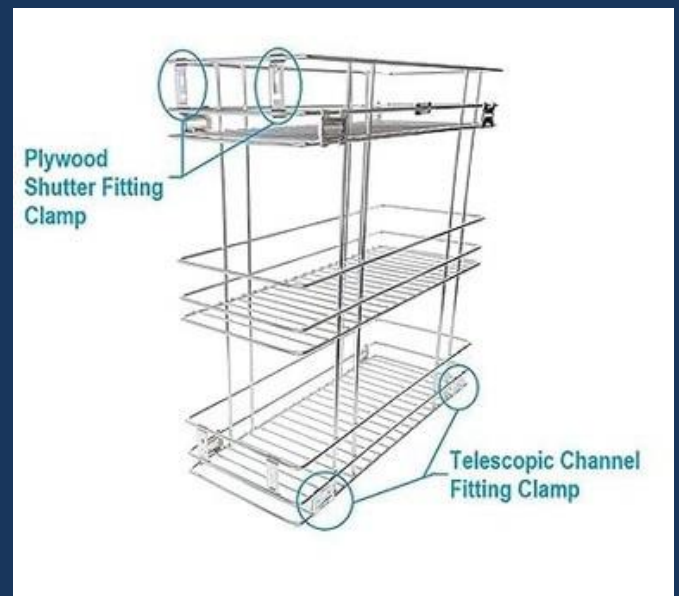

3-TIER STAINLESS STEEL BOTTLE PULL OUT BASKET

MEASUREMENT WITH CABINET

- W 9
- D 18
- H 21

5mm TK 16500

6mm TK 17500